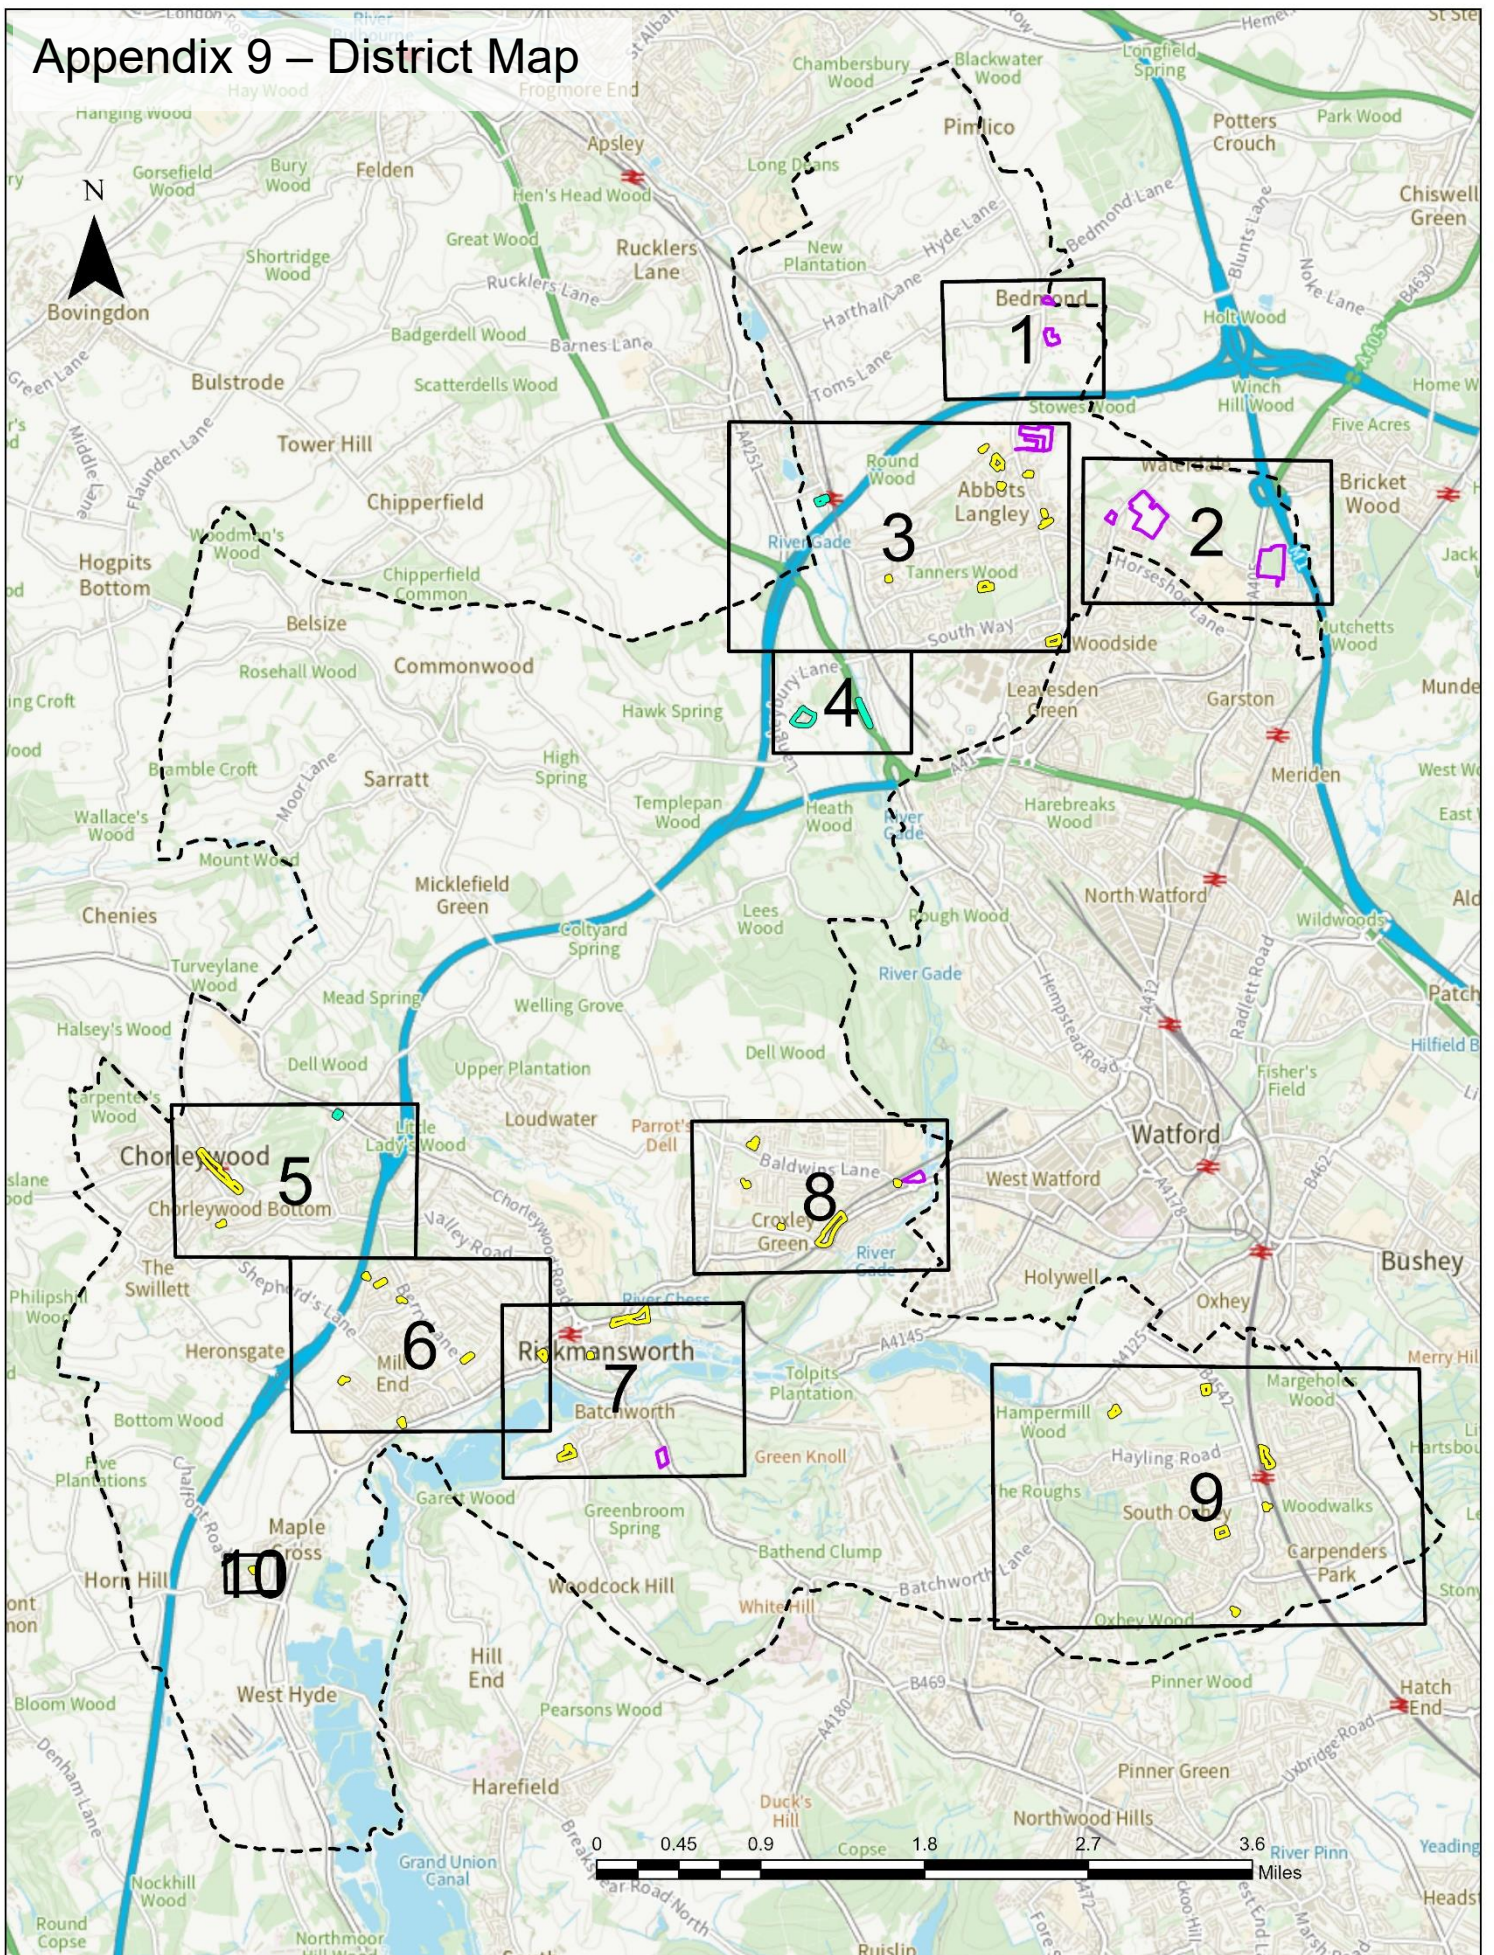

Appendix 9 – District Map

Site type

- Brown Field Green Belt Site
- Low to Moderate Green Belt Harm Site

- Urban Brownfield Site
- <all other values>